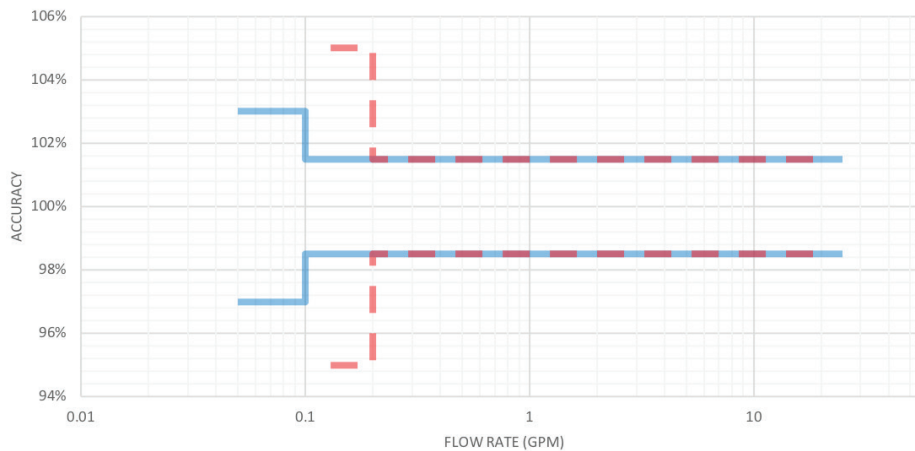

MULTIFUNCTION DISPLAY

- » Easy-to-read display
- » Visual alarms

SPECIFICATIONS

Meter Size	Flow Rate (GPM)			Pressure Loss (PSI)		Temperature Ranges
	Low Flow $\pm 3\%$	Normal operating range $\pm 1.5\%$		PSI	GPM	
5/8"	0.05	0.10	25	5.2	15	Water Temperature Range: Operating: 33°F to 140°F (0.5°C to 60°C) Specified Accuracy: 33°F to 86°F (0.5°C to 30°C) Ambient Temperature Range: Operating: 33°F to 140°F (0.5°C to 60°C) Storage: -4°F to 140°F (-20°C to 60°C)
5/8" x 3/4"	0.05	0.10	25	2.3	15	
3/4" Short	0.05	0.10	32	2.3	15	
3/4"	0.05	0.10	32	2.3	15	

METER ACCURACY

3/4" - AWWA C715 vs Intelis

5/8" - AWWA C715 vs Intelis

DIMENSIONS

Meter Size	Lay Length	A	B	C	D	NPSM Thread
5/8" (DN 15mm)	7-1/2" (190mm)	4-9/16" (116 mm)	3-1/2" (90 mm)	1" (25 mm)	4" (100 mm)	3/4" (19 mm)
5/8"x3/4" (DN 15mm)	7-1/2" (190mm)	4-9/16" (116 mm)	3-1/2" (90 mm)	13/16" (20 mm)	4" (100 mm)	1" (25 mm)
3/4" Short (DN 15mm)	7-1/2" (190mm)	4-9/16" (116 mm)	3-1/2" (90 mm)	13/16" (20 mm)	4" (100 mm)	1" (25 mm)
3/4" (DN 15mm)	9" (229mm)	4-9/16" (116 mm)	3-1/2" (90 mm)	13/16" (20 mm)	4" (100 mm)	1" (25 mm)