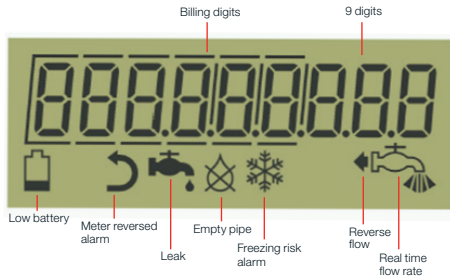

ENVIRONMENTAL ECO-DESIGN

Ittron has adopted an eco-design approach. Eco-design consists of taking the environmental impact of a product into account over the whole of its lifecycle and in relation to various environmental aspects, while maintaining its functionality.

The Intelis was designed to provide our customers with a more environmentally

friendly product. A lifecycle assessment study was carried out to meet this challenge.

The recycling process has been optimized by creating a product that is easy to dismantle into separate components.

MULTIFUNCTION DISPLAY

- » Easy-to-read display
- » Visual alarms

SPECIFICATIONS

Meter Size	Flow Rate (GPM)			Pressure Loss (PSI)		Temperature Ranges
	Low Flow $\pm 3\%$	Normal operating range $\pm 1.5\%$		PSI	GPM	
5/8"	0.05	0.10	25	5.2	15	Water Temperature Range: Operating: 33°F to 140°F (0.5°C to 60°C) Specified Accuracy: 33°F to 86°F (0.5°C to 30°C) Ambient Temperature Range: Operating: 33°F to 140°F (0.5°C to 60°C) Storage: -4°F to 140°F (-20°C to 60°C)
5/8" x 3/4"	0.05	0.10	25	2.3	15	
3/4" Short	0.05	0.10	32	2.3	15	
3/4"	0.05	0.10	32	2.3	15	

METER ACCURACY