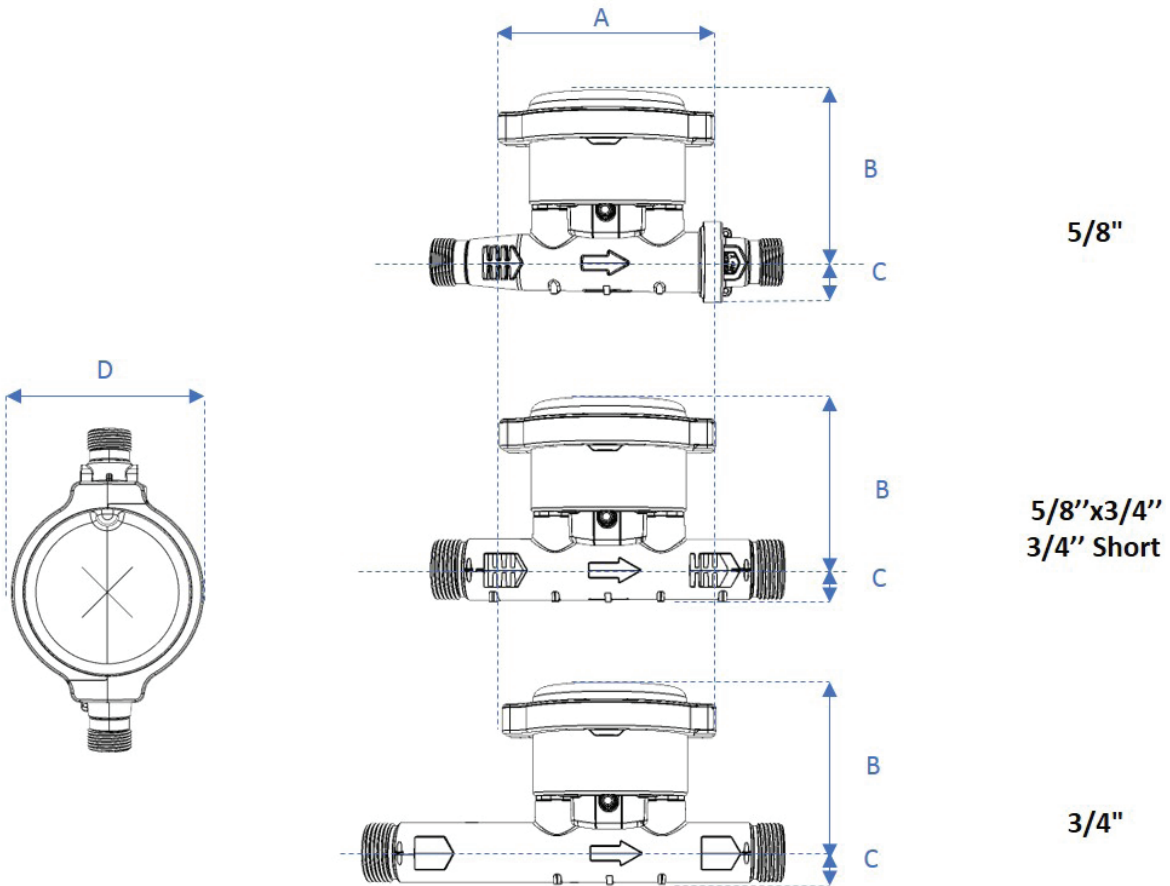

MULTIFUNCTION DISPLAY

- » Easy-to-read display
- » Visual alarms

SPECIFICATIONS

Meter Size	Flow Rate (GPM)			Pressure Loss (PSI)		Temperature Ranges
	Low Flow $\pm 3\%$	Normal operating range $\pm 1.5\%$		PSI	GPM	
5/8"	0.05	0.10	25	5.2	15	Water Temperature Range: Operating: 33°F to 140°F (0.5°C to 60°C) Specified Accuracy: 33°F to 86°F (0.5°C to 30°C) Ambient Temperature Range: Operating: 33°F to 140°F (0.5°C to 60°C) Storage: -4°F to 140°F (-20°C to 60°C)
5/8" x 3/4"	0.05	0.10	25	2.3	15	
3/4" Short	0.05	0.10	32	2.3	15	
3/4"	0.05	0.10	32	2.3	15	

METER ACCURACY

3/4" - AWWA C715 vs Intelis

5/8" - AWWA C715 vs Intelis

DIMENSIONS

Meter Size	Lay Length	A	B	C	D	NPSM Thread
5/8" (DN 15mm)	7-1/2" (190mm)	4-9/16" (116 mm)	3-1/2" (90 mm)	1" (25 mm)	4" (100 mm)	3/4" (19 mm)
5/8"x3/4" (DN 15mm)	7-1/2" (190mm)	4-9/16" (116 mm)	3-1/2" (90 mm)	13/16" (20 mm)	4" (100 mm)	1" (25 mm)
3/4" Short (DN 15mm)	7-1/2" (190mm)	4-9/16" (116 mm)	3-1/2" (90 mm)	13/16" (20 mm)	4" (100 mm)	1" (25 mm)
3/4" (DN 15mm)	9" (229mm)	4-9/16" (116 mm)	3-1/2" (90 mm)	13/16" (20 mm)	4" (100 mm)	1" (25 mm)