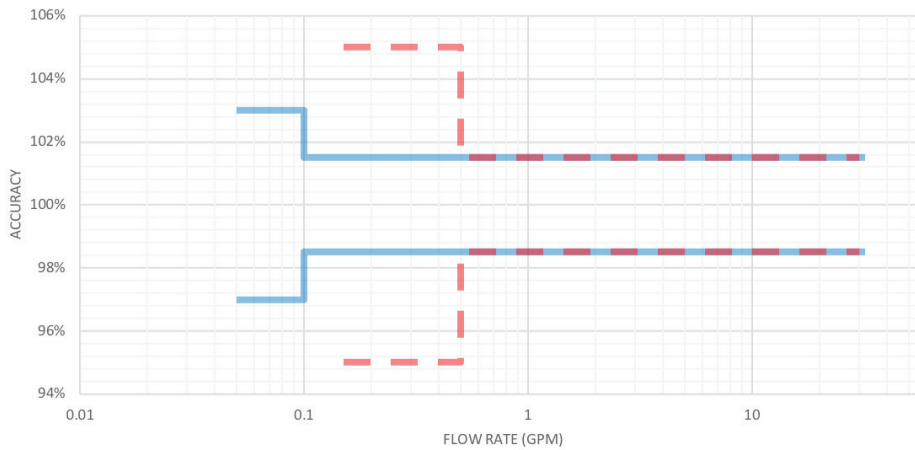

MULTIFUNCTION DISPLAY

- » Easy-to-read display
- » Visual alarms

SPECIFICATIONS

Meter Size	Flow Rate (GPM)			Pressure Loss (PSI)		Temperature Ranges
	Low Flow $\pm 3\%$	Normal operating range $\pm 1.5\%$		PSI	GPM	
5/8"	0.05	0.10	25	5.2	15	Water Temperature Range: Operating: 33°F to 140°F (0.5°C to 60°C) Specified Accuracy: 33°F to 86°F (0.5°C to 30°C) Ambient Temperature Range: Operating: 33°F to 140°F (0.5°C to 60°C) Storage: -4°F to 140°F (-20°C to 60°C)
5/8" x 3/4"	0.05	0.10	25	2.3	15	
3/4" Short	0.05	0.10	32	2.3	15	
3/4"	0.05	0.10	32	2.3	15	

METER ACCURACY

3/4" - AWWA C715 vs Intelis

5/8" - AWWA C715 vs Intelis

DIMENSIONS

Meter Size	Lay Length	A	B	C	D	NPSM Thread
5/8" (DN 15mm)	7-1/2" (190mm)	4-9/16" (116 mm)	3-1/2" (90 mm)	1" (25 mm)	4" (100 mm)	3/4" (19 mm)
5/8"x3/4" (DN 15mm)	7-1/2" (190mm)	4-9/16" (116 mm)	3-1/2" (90 mm)	13/16" (20 mm)	4" (100 mm)	1" (25 mm)
3/4" Short (DN 15mm)	7-1/2" (190mm)	4-9/16" (116 mm)	3-1/2" (90 mm)	13/16" (20 mm)	4" (100 mm)	1" (25 mm)
3/4" (DN 15mm)	9" (229mm)	4-9/16" (116 mm)	3-1/2" (90 mm)	13/16" (20 mm)	4" (100 mm)	1" (25 mm)